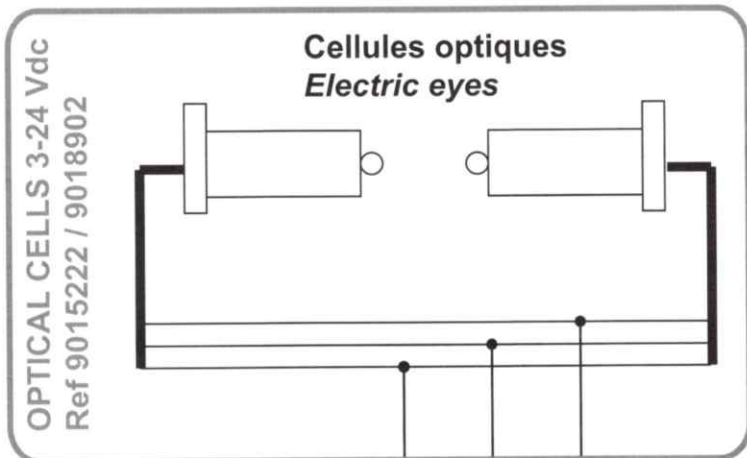

Raccordement du bord palpeur optique à l'Axroll NS / Rollixo
 Connecting the optical safety edge to an Axroll NS / Rollixo

OSE SPIRAL CABLE + CONNECTOR
 Ref 9015290

5104182C

HOME MOTION by
somfy