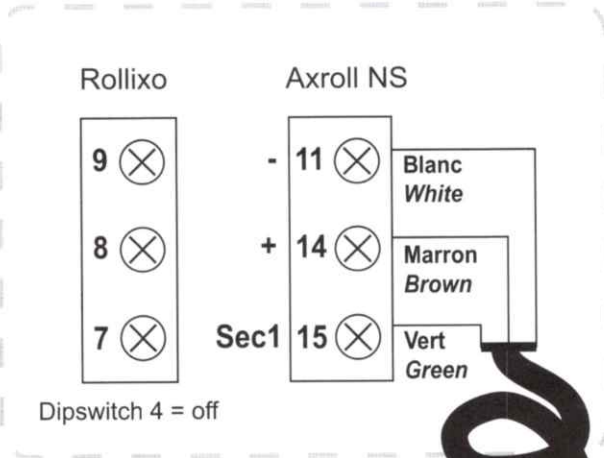

Raccordement du bord palpeur optique à l'Axroll NS / Rollixo
 Connecting the optical safety edge to an Axroll NS / Rollixo

OSE SPIRAL CABLE + CONNECTOR
 Ref 9015290

5104182C

HOME MOTION by
somfy