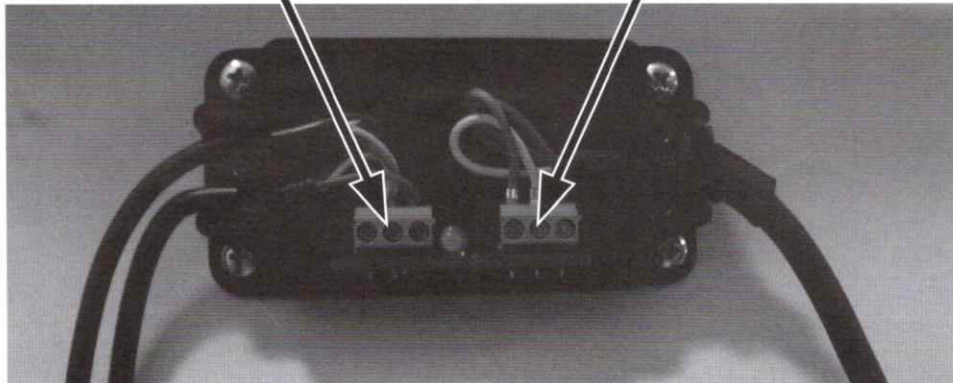

Raccordement du bord palpeur optique à l'Axroll NS / Rollixo
 Connecting the optical safety edge to an Axroll NS / Rollixo

OSE SPIRAL CABLE + CONNECTOR
 Ref 9015290

5104182C

HOME MOTION by
somfy