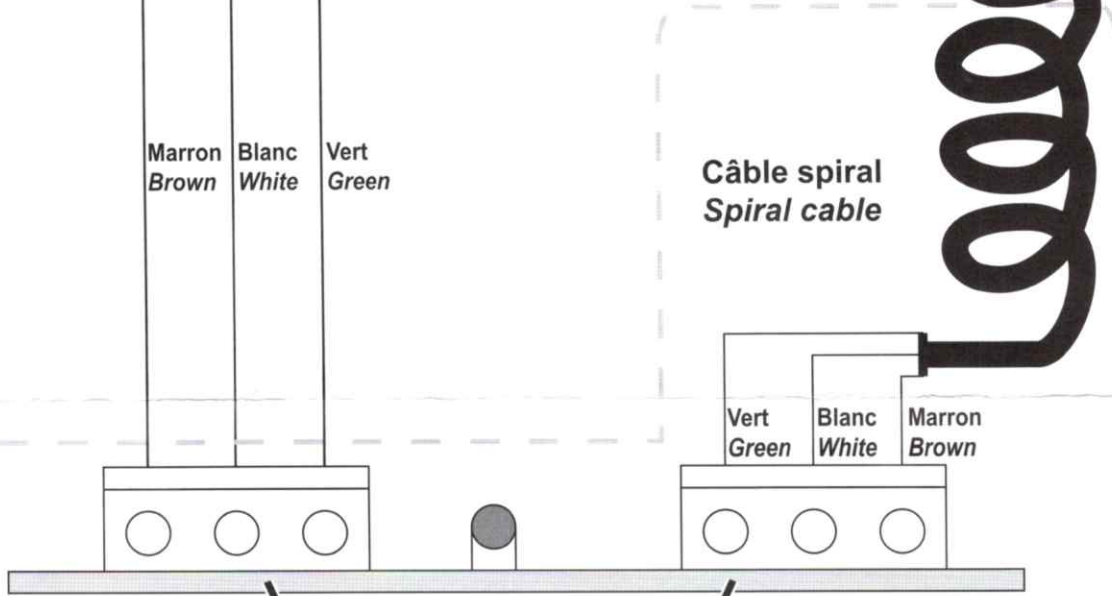

Raccordement du bord palpeur optique à l'Axroll NS / Rollixo
 Connecting the optical safety edge to an Axroll NS / Rollixo

OSE SPIRAL CABLE + CONNECTOR
 Ref 9015290

5104182C

HOME MOTION by
somfy