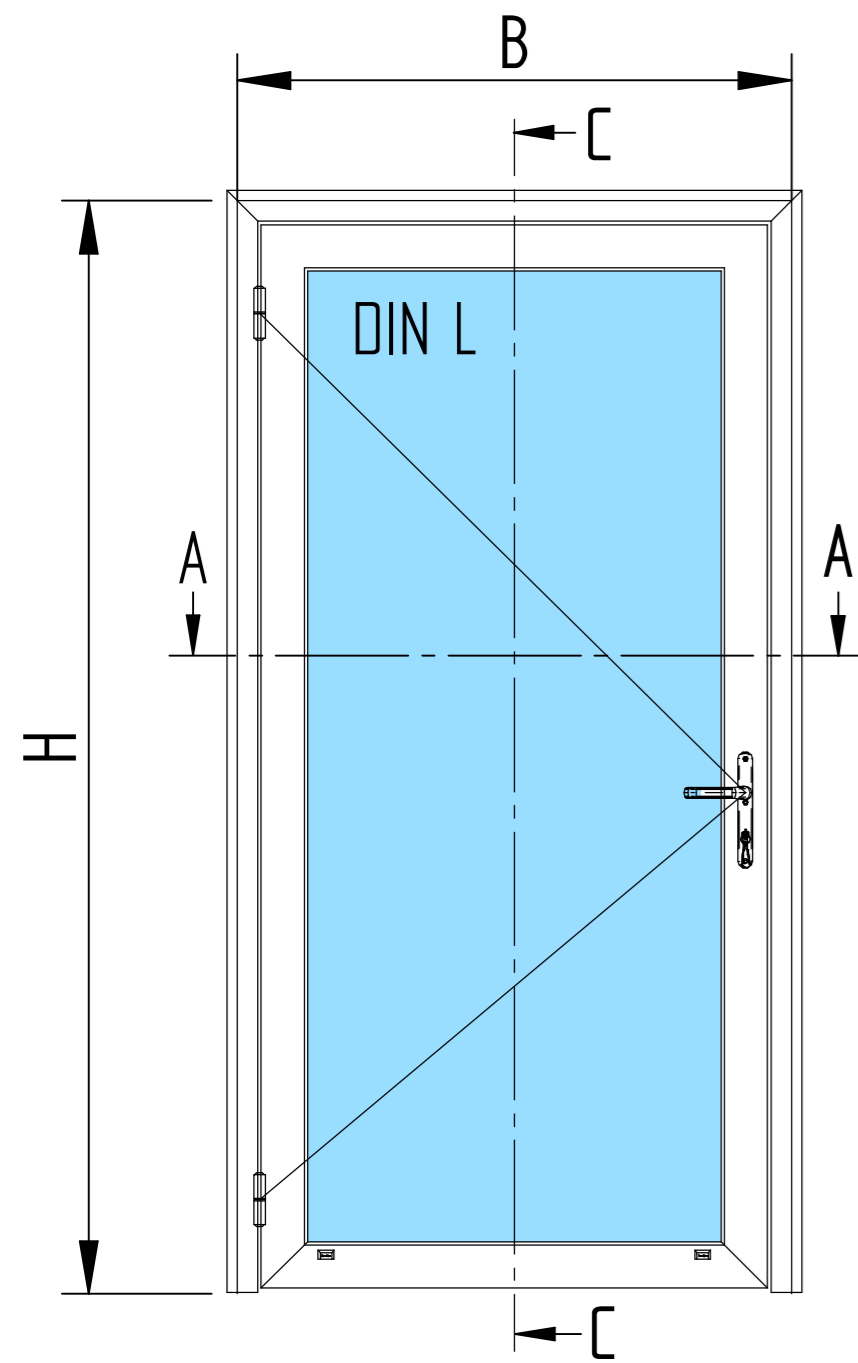

Frame 4301

4301 V			1	H + 22
4301 V			1	H + 22
4301 H			1	B + 44
9302 H			1	B - 118
4305 H			1	B - 118

Door

4301 V			2	H - 63
4301 H			2	B - 106
4368 V			2	H - 253
4368 H			2	B - 252
4306 H			1	B - 166