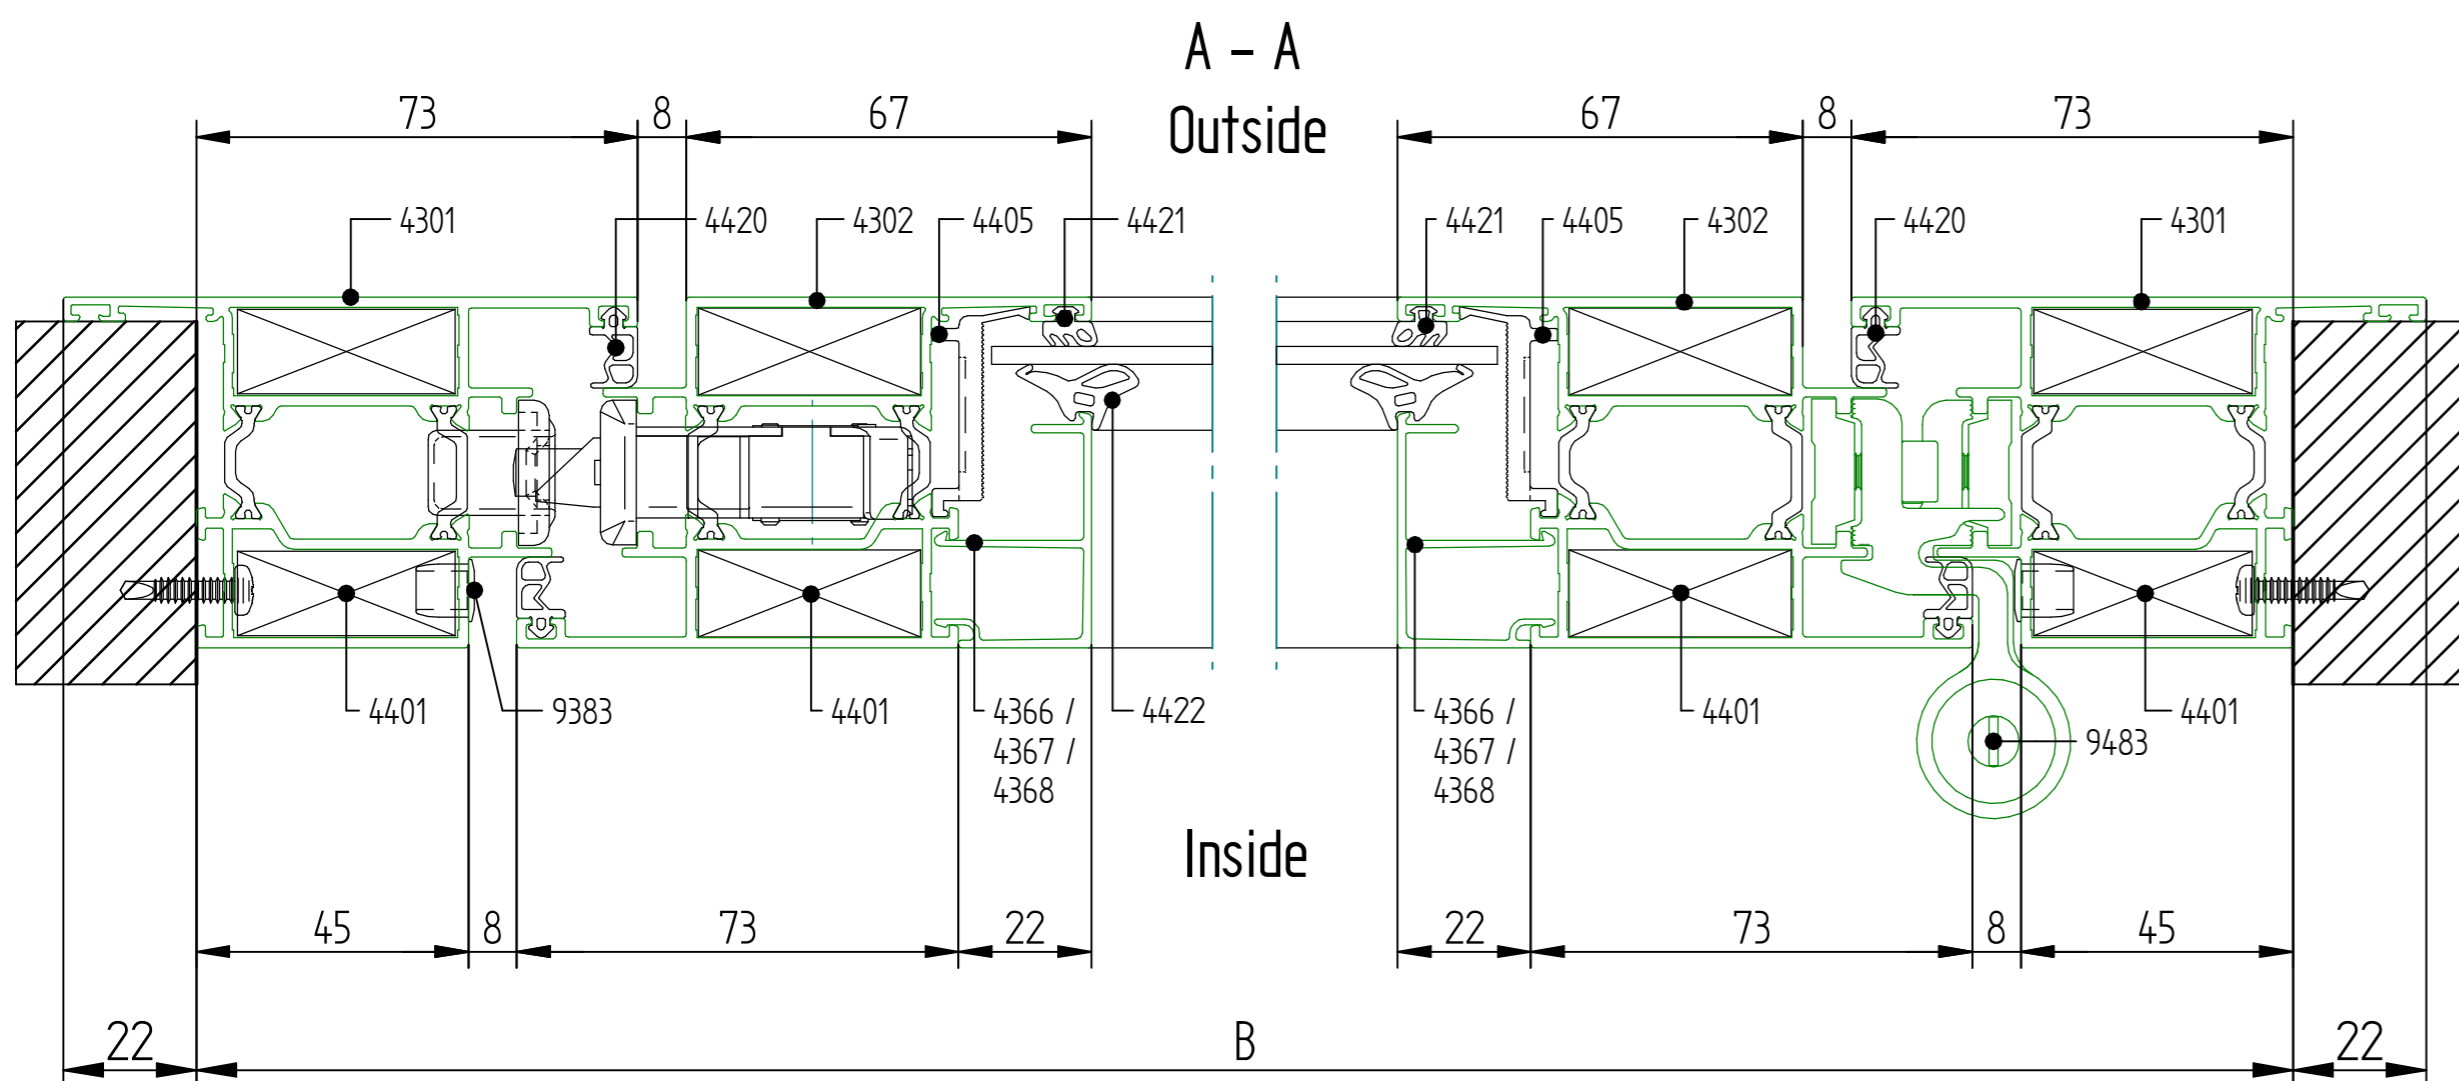

Single door DIN L turning inside - Exterior cover strip - LLC 109