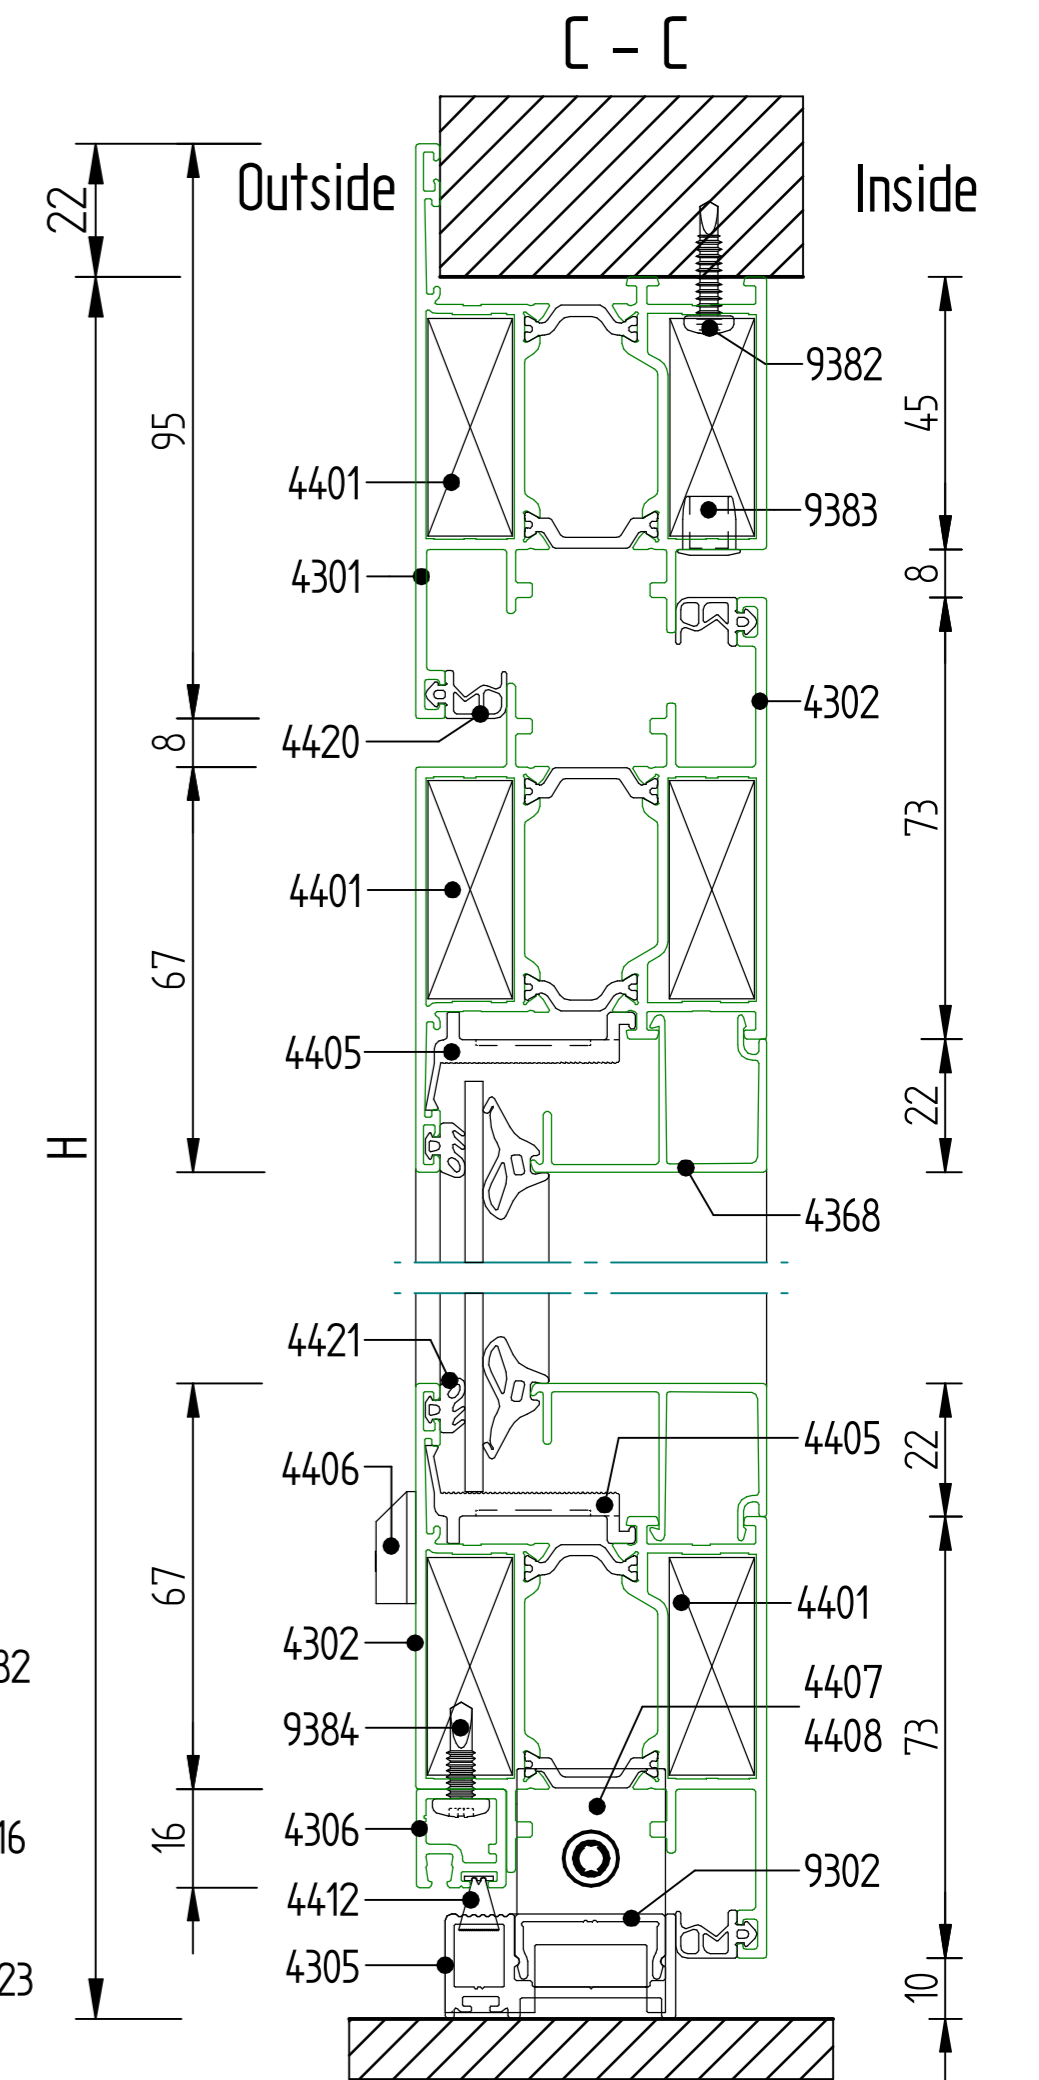

Single door DIN L turning inside - Exterior cover strip - LLC 109