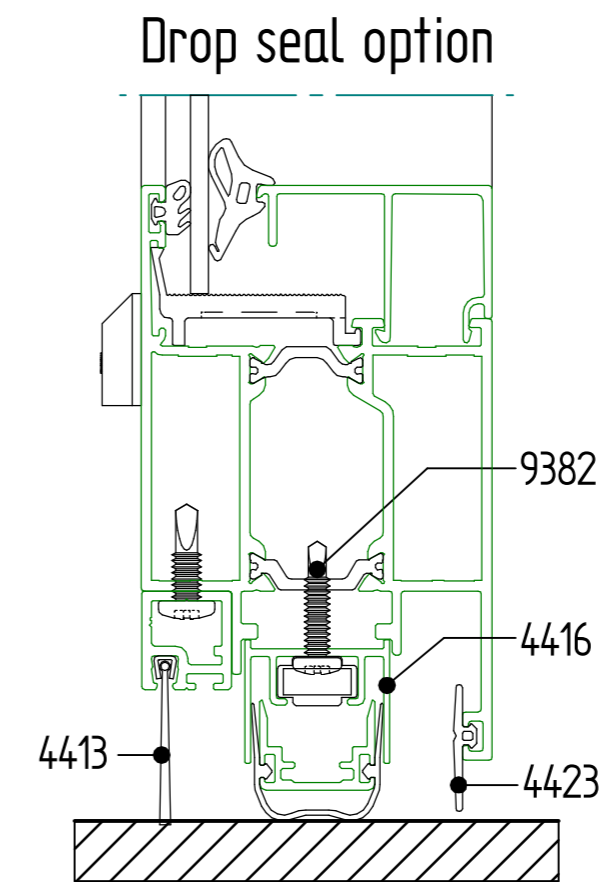

Single door DIN L turning inside - Exterior cover strip - LLC 109