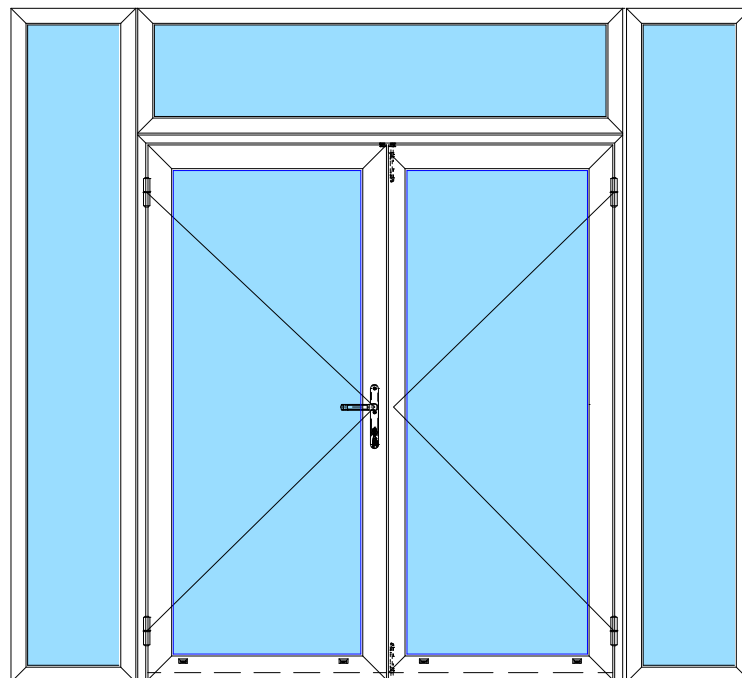

LLC (217 - 218 - 219 - 220)

LLC 200

ConDoor

DOOR SOLUTIONS
Handelsweg 31, 3899 AA Zeewolde, Netherlands, Tel. +31(0) 36-521941